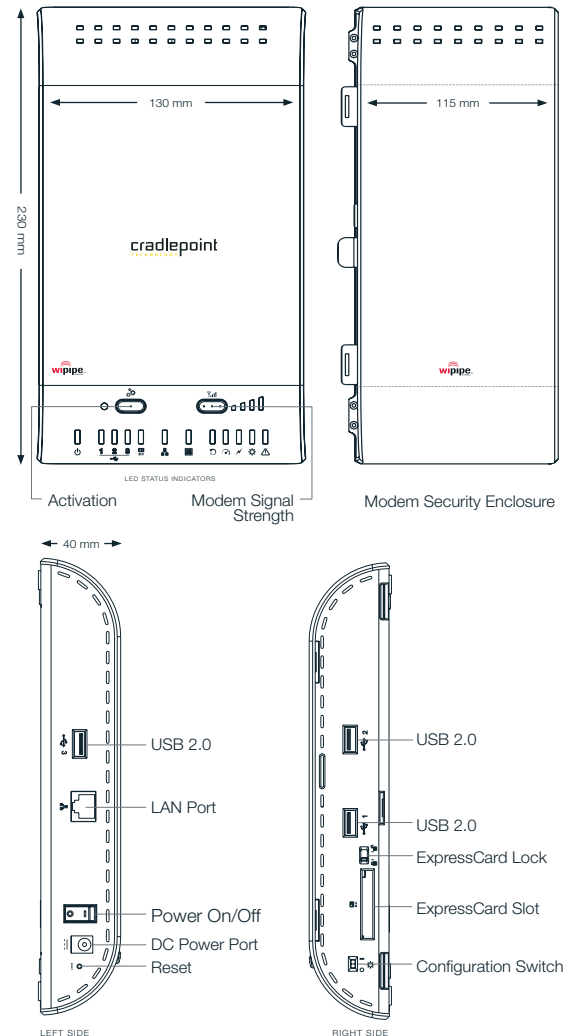

DETAILS

Drop-In, Easy To Use Adapter - No Software To Install
Compatible with 100+ EVDO, HSPA, and WiMAX Cellular Network Devices
Power-over-Ethernet allows you to place the CBA750 at the Best Location
10/100 BASE-T Ethernet Port
IEEE 802.3u Compliant, Static IP, PPPoE, PPTP, and L2TP Connection Types
Universal Plug-n-Play and Application-Level Gateway for Internet Applications: Email, FTP, Gaming, Remote Desktop, NetMeeting, Telnet, SSH, and SCP
Flash Memory for Firmware Upgrades and Save/Restore Settings
Easy Local or Remote Management via HTTP, HTTPS, and SNMP, Compatible with WiPipe Central Managed Services

MINIMUM REQUIREMENTS

Mobile Broadband Data Modem with Active Subscription (USB or ExpressCard) **
Management Interface Requires An Internet Browser: Internet Explorer v6.0, Firefox v2.0, or Safari v1.0 Minimum

IN THE BOX

- CBA750 3G/4G Mobile Broadband Adapter
- Quick Start Guide
- Mounting Hardware
- CAT5 Ethernet Cable
- AC Power Adapter