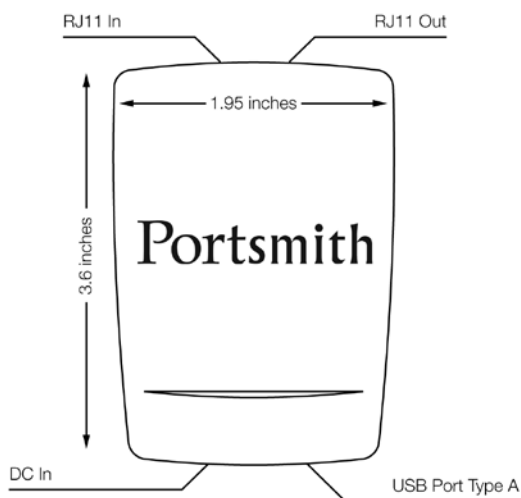

Broad compatibility

- Tested and approved for use in the United States, Canada, and the countries of the European Union

Universal form-factor

- Connects to mobile computer via a standard USB type-A connector
- Device independent adapter supports many handhelds/PDAs, independent of shape and size
- Small size is highly portable

PS6U1M USB Modem Adapter

SPECIFICATIONS

- Power adapter wall plug
 - 5V DC, 1.0 A power supply
 - 100–240V AC
 - Universal plugs for use in USA, Canada and EU
- Charging capability: No
- Connectors: 1 Type-A USB 1.1 port, 2 RJ11 analog phone jacks, 1 power plug
- Indicators/LEDs: None
- Operating Temperature: 0°C to 40°C (32°F to 104°F)
- Dimensions: 0.09 x 0.05 x 0.02m (3.6" x 1.95" x .97")
- Weight (empty): 0.05 kg (1.6 oz)